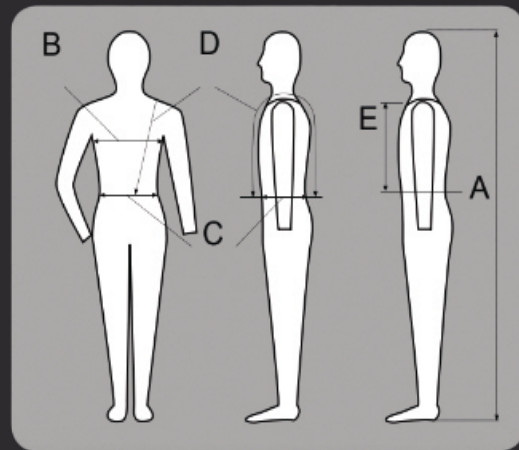

SIZING CHARTS

(in cm)

MALE

		XS	S	M	L	XL	XXL	XXXL
Body height	A	155 - 162	162 - 170	170 - 176	176 - 182	182 - 188	188 - 196	196 ->
Chest girth	B	83 - 85	86 - 94	94 - 100	100 - 110	108 - 118	116 - 126	124 - 134
Waist girth	C	68 - 71	72 - 86	82 - 94	92 - 104	102 - 114	110 - 124	118 - 132
Waist to waist over the shoulder	D	82 - 89	90 - 98	94 - 102	98 - 106	102 - 110	106 - 114	112 - 120
From top of sternum to navel	E	28 - 30	30 - 32	33 - 35	36 - 38	39 - 41	42 - 43	44 ->

FEMALE

		XS	S	M	L	XL	XXL
Body height	A	150 - 155	155 - 162	162 - 170	170 - 176	176 - 182	182 - 188
Chest girth	B	78 - 82	83 - 85	86 - 94	94 - 100	100 - 110	108 - 118
Waist girth	C	62 - 67	68 - 71	72 - 86	82 - 94	92 - 104	102 - 114
Waist to waist over the shoulder	D	75 - 81	82 - 89	90 - 98	94 - 102	98 - 106	102 - 110
From top of sternum to navel	E	26 - 28	28 - 30	30 - 32	33 - 35	36 - 38	39 - 41

Cup sizes available from A to D